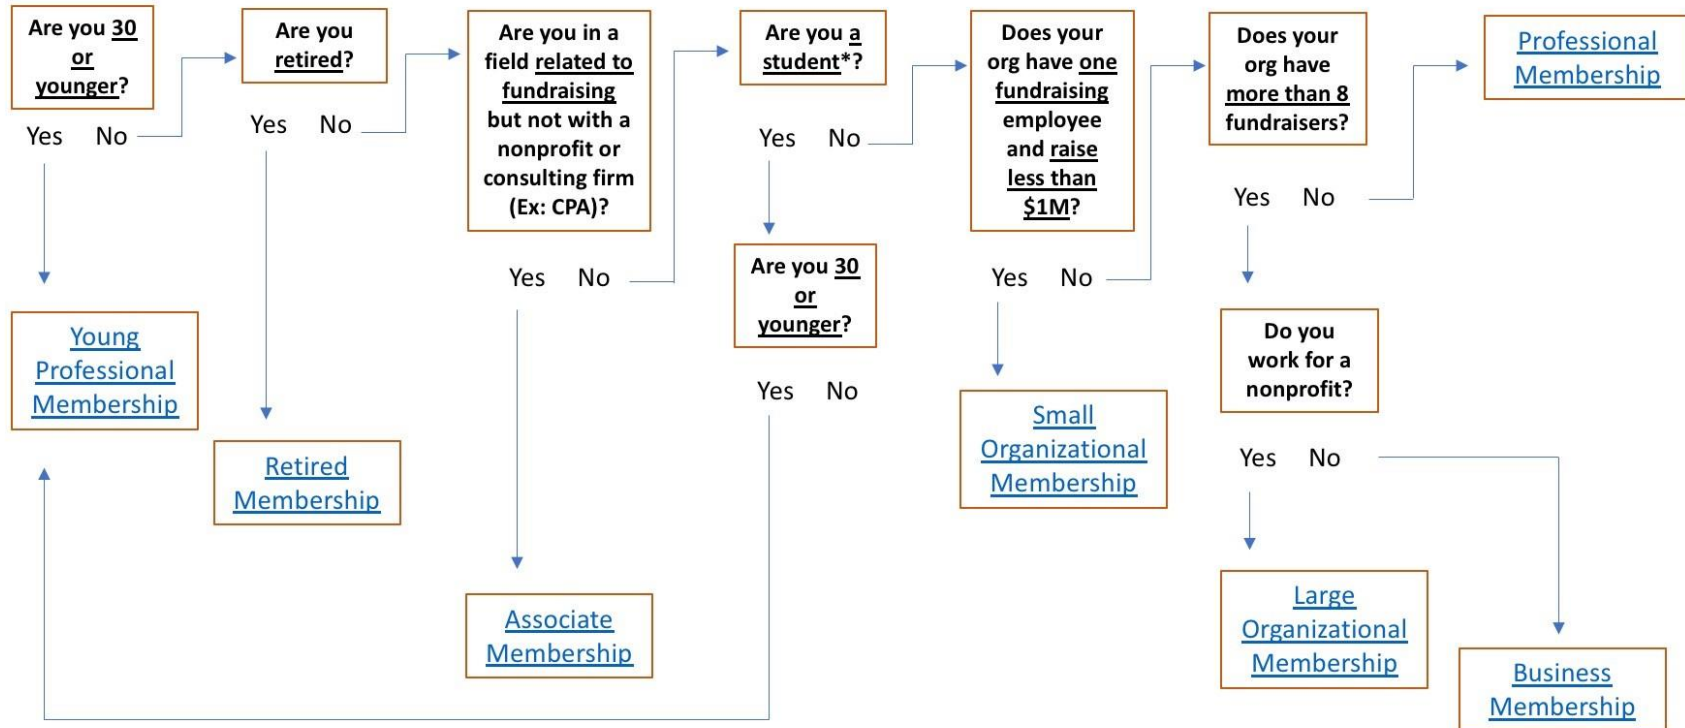

Which AFP membership is right for me?

*AFP offers a collegiate membership level for undergraduate or graduate (not certificate) students at institutions with an AFP Collegiate chapter. There are currently no AFP Collegiate chapters in Washington State. If you are enrolled at a University or College and interested in exploring this opportunity, contact the [office](#).